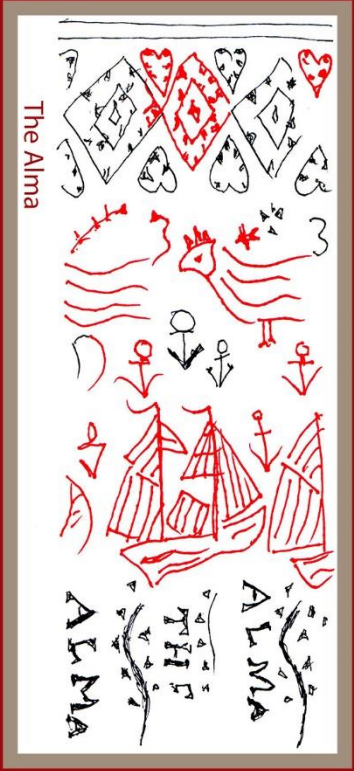

A SKETCHBOOK OF HONITON LACE BOBBIN ILLUSTRATIONS.

Brian Lemin October 2019

Introduction.

Until the digital age, there was no easy way to show the decoration of a lace bobbin as a flat object except if it were drawn.

Just enjoy looking at the pictures. If you are an expert in historical ships you might like to make a note of their genre (i.e. a Brigantine!!) I would like to know that too! Smile.

Enjoy

A tall ship SC AS

Boat fish

Carlin Lane 1871 Steam Boat

Fish, bird and flora

Fish Bird and flora

A fishing boat with net

FT Mermaid

Yacht LARK
RP SC

Un-Named ship: MAP : M O

Mermaid MD AC

Steam Sailing Vessel

TS M Ship

A Lady of Virtue (Faith Hope or Charity?)

SB 1816 Yacht C

Yacht and half face

Yacht in Full Sail

Yacht in full sail RF